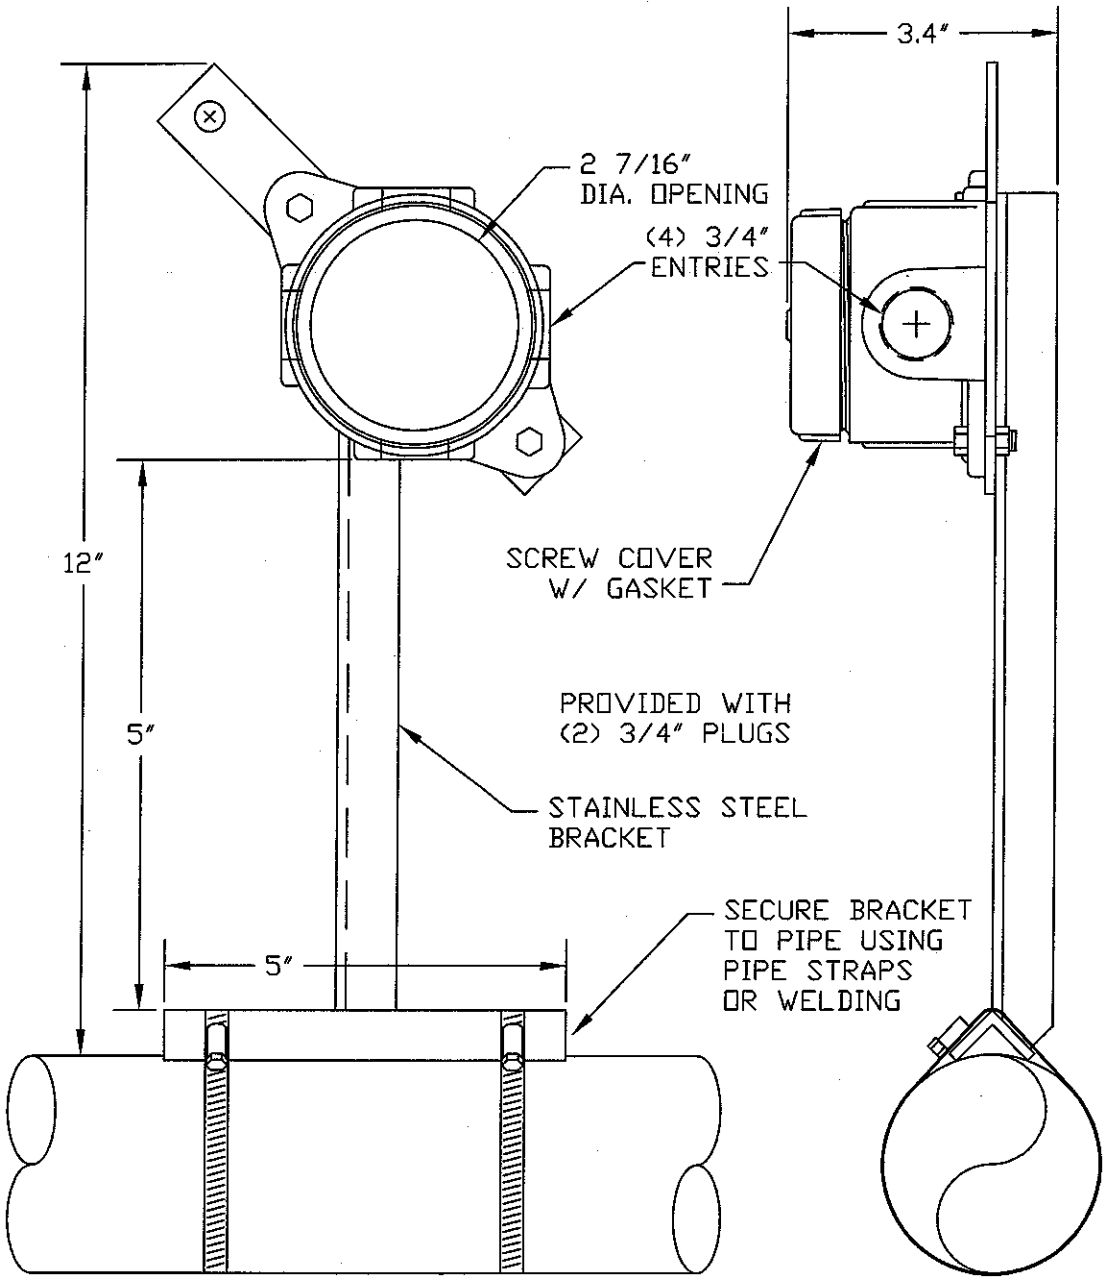

C

C

D

D

PIPE STRAPS AVAILABLE FOR MOUNTING

PS-3	1" - 3 1/2" PIPE
PS-12	3" - 12" PIPE
PS-20	14" - 20" PIPE

WHEN ORDERING ADD 1" TO PIPE SIZE TO ACCOMMODATE MOUNTING BRACKET

REV	DATE	BY	CHK
	3/2/09		
DRAWN	TC	JB-7-4-BKT	
CHECKED	CM	NEMA 7 & 4 PIPE MOUNTED JUNCTION BOX WITH (4) 3/4" ENTRIES	
SCALE	N/A		
DRAWING NO. ASK-61858			SHEET 1
			REV 1