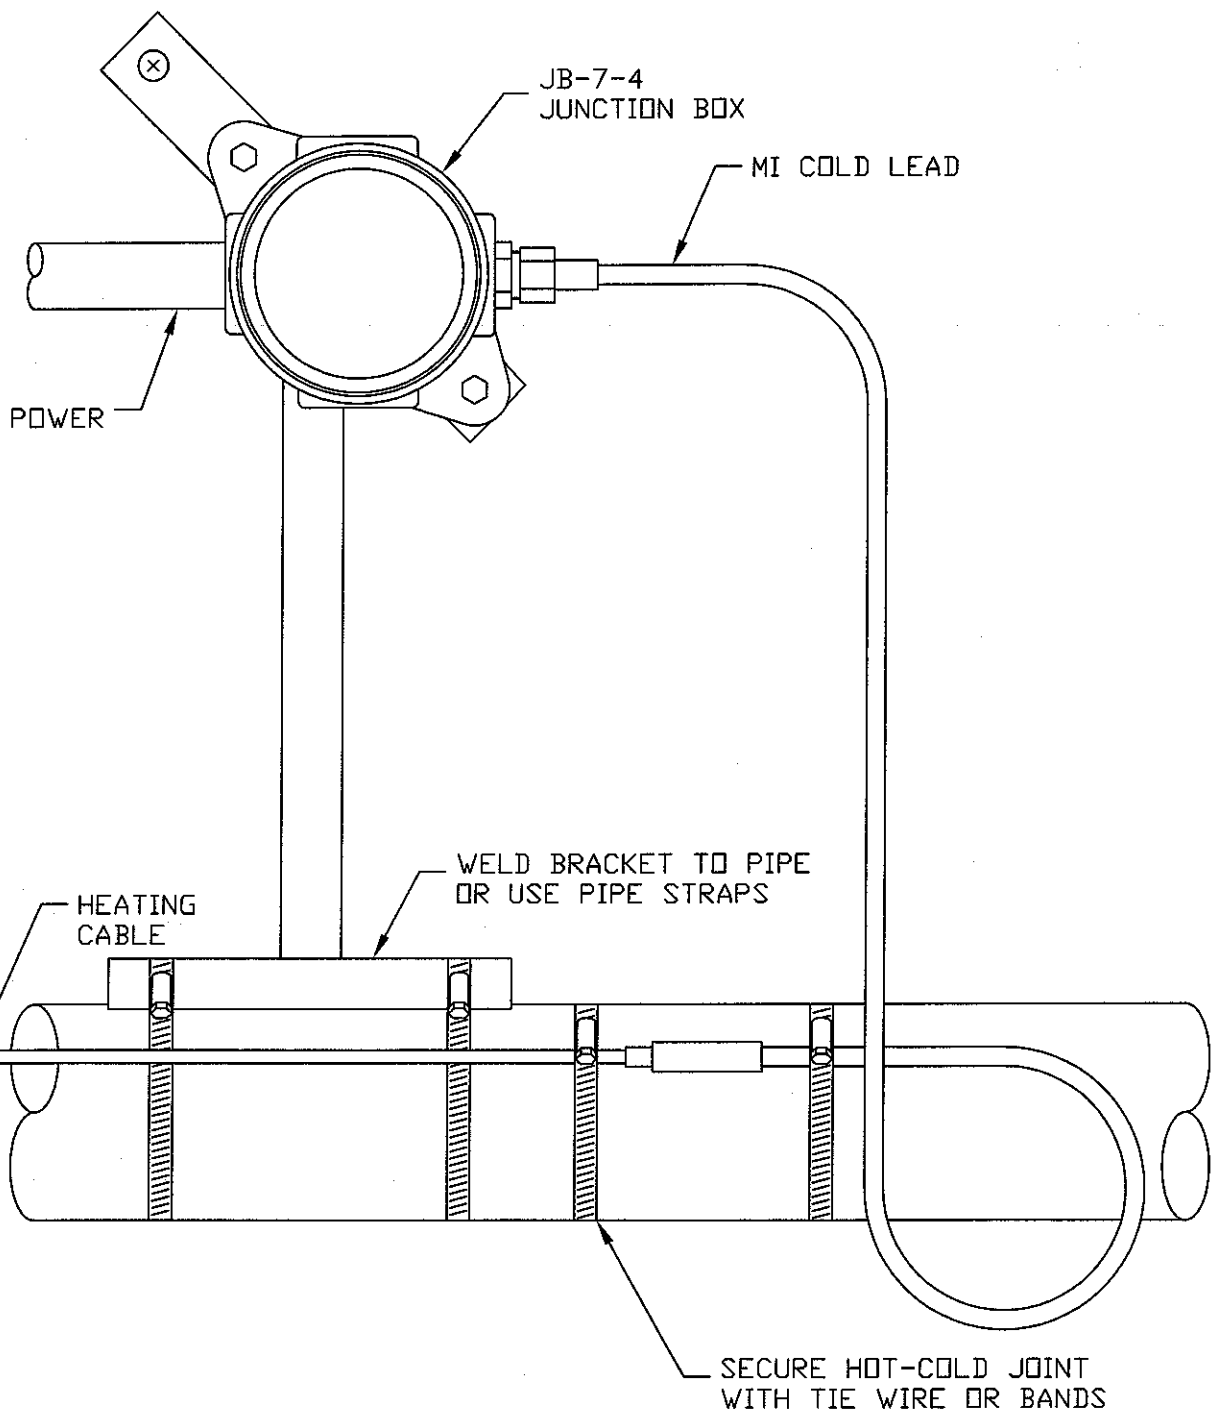

PIPE STRAPS AVAILABLE FOR MOUNTING

PS-3	1" - 3 1/2" PIPE
PS-12	3" - 12" PIPE
PS-20	14" - 20" PIPE

WHEN ORDERING ADD 1" TO PIPE SIZE TO ACCOMMODATE MOUNTING BRACKET

REV	DATE	BY	CHK
	3/25/09		
DRAWN		JB-7-4-BKT	
TC		NEMA 7 & 4 PIPE MOUNTED	
CHECKED		JUNCTION BOX	
CM		INSTALLATION DETAIL	
SCALE			
N/A			
DRAWING NO.			SHEET
ASK-61858			2
			REV
			0