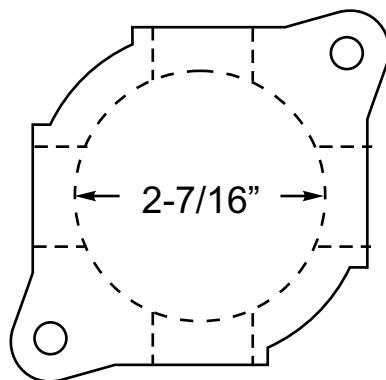

JB-7-4 NEMA 7/4 Junction Box

The JB-7-4 is our standard junction box for terminating up to 3 Mineral Insulated (MI) heating cables. The cast aluminum box is approved for both ordinary and hazardous areas, rated NEMA-7 & 4. Provided with (2) 3/4" plugs and internal grounding screw.

Areas:

Class I Group D
Non-hazardous

Approvals:

UL Listed E10493
CSA Certified LR27991

Material:

Cast aluminum

Entries:

(4) 3/4" NPT

Mounting Holes:

(2) 5/16" dia.
4-1/16" between holes

Options:

Stainless pipe mount
bracket. Add -BKT.

2-3/16" DEEP

JB-7-4 shown with optional pipe mounting bracket. P/N JB-7-4-BKT. Bracket available separately as P/N PMB-1S.