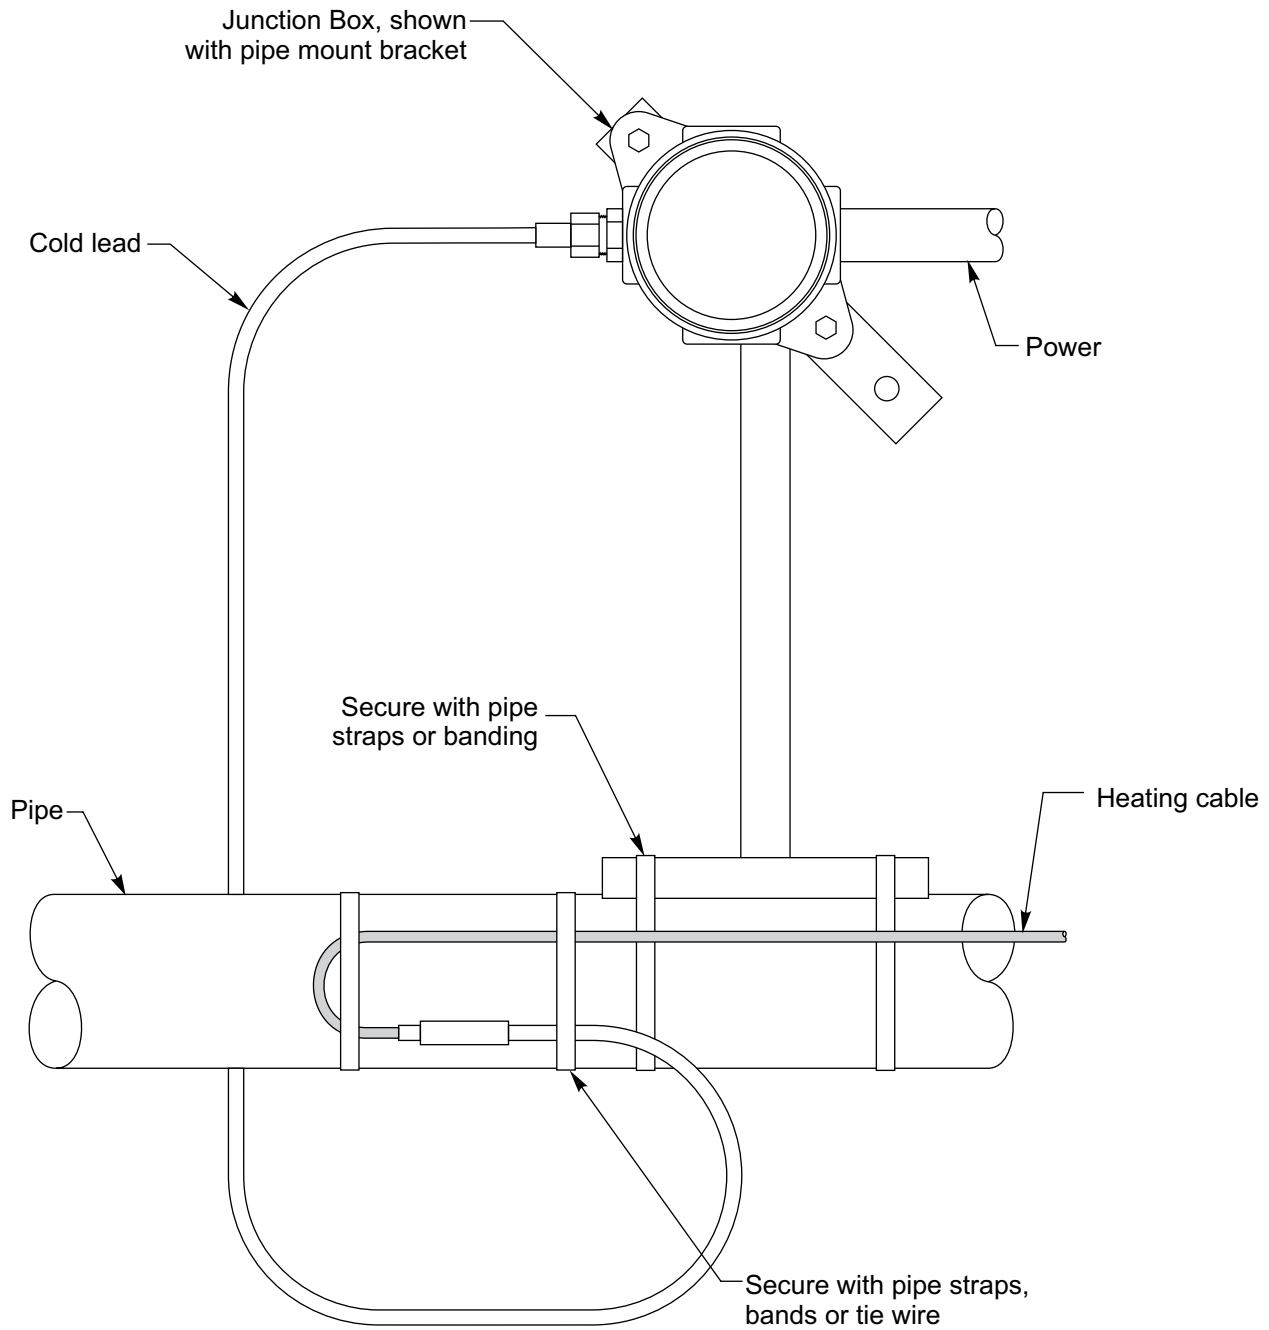

JB-7-4 NEMA 7/4 Junction Box

The JB-7-4 is our standard junction box for terminating up to 3 Mineral Insulated (MI) heating cables. The cast aluminum box is approved for both ordinary and hazardous areas, rated NEMA-7 & 4. Provided with (2) 3/4" plugs and internal grounding screw.

Mounting Holes:

(2) 5/16" dia.
4-1/16" between holes

Options:

Stainless pipe mount
bracket. Add -BKT.

2-3/16" DEEP

JB-7-4 shown with optional pipe mounting bracket. P/N JB-7-4-BKT. Bracket available separately as P/N PMB-1S.