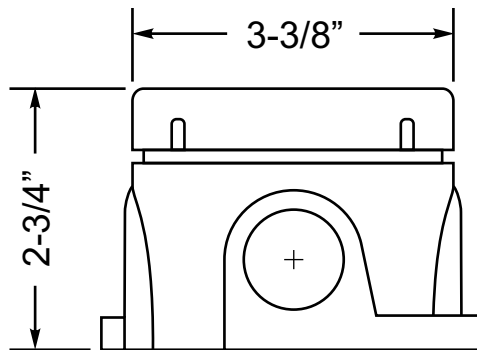

Mounting Holes:

(2) 5/16" dia.
4-1/16" between holes

Options:

Stainless pipe mount
bracket. Add -BKT.

2-3/16" DEEP

JB-7-4 shown with optional pipe mounting bracket. P/N JB-7-4-BKT. Bracket available separately as P/N PMB-1S.