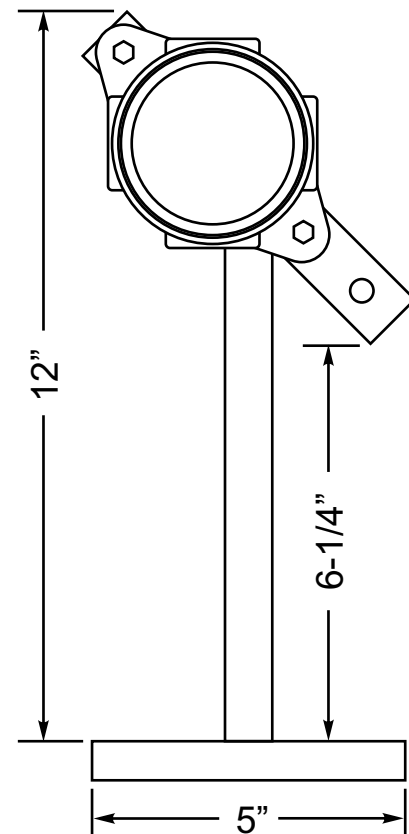

JB-7-4 NEMA 7/4 Junction Box

The JB-7-4 is our standard junction box for terminating up to 3 Mineral Insulated (MI) heating cables. The cast aluminum box is approved for both ordinary and hazardous areas, rated NEMA-7 & 4. Provided with (2) 3/4" plugs and internal grounding screw.

Mounting Holes:

(2) 5/16" dia.
4-1/16" between holes

Options:

Stainless pipe mount
bracket. Add -BKT.

2-3/16" DEEP

JB-7-4 shown with optional pipe mounting bracket. P/N JB-7-4-BKT. Bracket available separately as P/N PMB-1S.